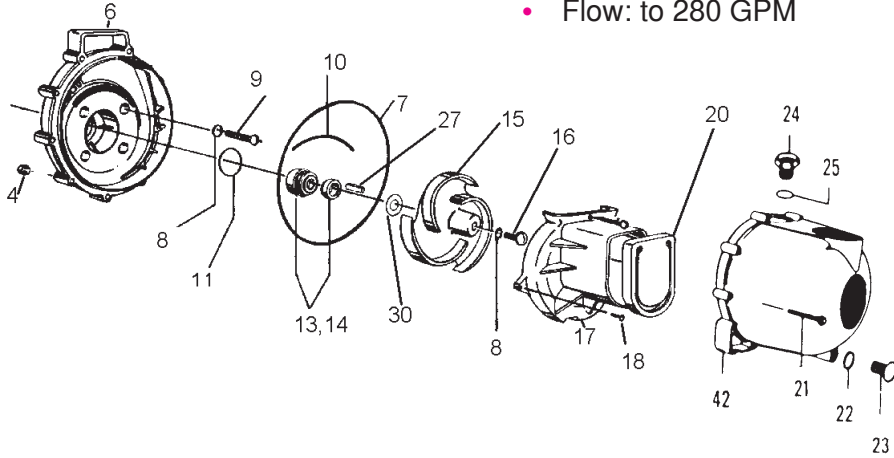

EPDM rubber components are not compatible with petroleum products. Do not use petroleum products when preparing pump for storage.

- Housing, volute and impeller: glass-reinforced polyester
- Rubber parts: EPDM (BUNA and Viton available)
- Shaft seal: Stainless steel with carbon and ceramic faces, EPDM fitted.
- Hardware: Internal and external stainless steel fasteners
- Working pressure: to 52 psi
- Flow: to 280 GPM

PARTS LIST FOR MODEL NOS. SE2PL, SE2UL, SE2RL and SE3SL

REF NO.	DESCRIPTION	QTY/PUMP	SE2PL	SE2UL	SE2RL	SE3SL
4	Body nut (pre 2007)	10	58-0721 10	58-0721 10	58-0721 10	58-0721 10
6	Bracket	1	58-0703 30B	58-0703 30B	58-0703 30B	58-0703 30B
7	Body O-ring	1	58-0719 72	58-0719 72	58-0719 72	58-0719 72
8	Screw O-ring	5	58-0717 72	58-0717 72	58-0717 72	58-0717 72
9	Bracket screw	4	58-0715 10	58-0715 10	58-0715 10	58-0715 10
10	O-ring segment	1	58-0754 72	58-0754 72	58-0754 72	58-0754 72
11, 13 & 14	Shaft seal & O-ring	1	58-0714 12	58-0714 12	58-0714 12	58-0714 12
15	Impeller	1	58-0704 30	58-0706 30	58-0975 30	58-0975 30
16	Impeller screw	1	58-0716 10	58-0716 10	58-0716 10	58-0716 10
17	Volute	1	58-0702 30	58-0702 30	58-0977 30	58-0977 30
18	Side volute screw	As Req'd	58-0725 10	58-0725 10	58-0725 10	58-0725 10
20	Check valve	1	58-0705 72	58-0705 72	58-0705 72	58-0705 72
21	Body screw 2-7/16" (old)	10	58-0720 10	58-0720 10	58-0720 10	58-0720 10
	Body screw 2" (new)	10	58-1206 10	58-1206 10	58-1206 10	58-1206 10
22	O-ring, drain plug	1	58-1009 72	58-1009 72	58-1009 72	58-1009 72
23	Drain plug	1	58-0723 30	58-0723 30	58-0723 30	58-0723 30
24	Filler plug	1	58-0722 30B	58-0722 30B	58-0722 30B	58-0722 30B
25	O-ring, filler plug	1	58-0765 72	58-0765 72	58-0765 72	58-0765 72
27	Key	1	58-0718	58-0718	58-0718	58-0718
30	Shim (.006)	As Req'd	58-0778 11	58-0778 11	58-0778 11	58-0778 11
	" (.015)	"	58-0778 12	58-0778 12	58-0778 12	58-0778 12
	" (.030)	"	58-0778 13	58-0778 13	58-0778 13	58-0778 13
42	Body	1	58-1002 30B	58-1002 30B	58-1002 30B	58-0755 30B