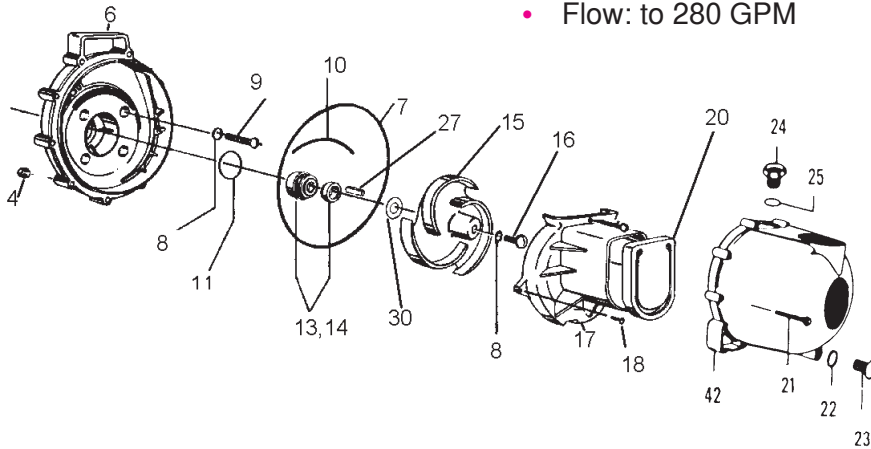

EPDM rubber components are not compatible with petroleum products. Do not use petroleum products when preparing pump for storage.

- Housing, volute and impeller: glass-reinforced polyester
- Rubber parts: EPDM (BUNA and Viton available)
- Shaft seal: Stainless steel with carbon and ceramic faces, EPDM fitted.
- Hardware: Internal and external stainless steel fasteners
- Working pressure: to 52 psi
- Flow: to 280 GPM

PARTS LIST FOR MODEL NOS. SE2PL, SE2UL, SE2RL and SE3SL

REF NO.	DESCRIPTION	QTY/PUMP	SE2PL	SE2UL	SE2RL	SE3SL
4	Body nut (pre 2007)	10	58-0721 10	58-0721 10	58-0721 10	58-0721 10
6	Bracket	1	58-0703 30B	58-0703 30B	58-0703 30B	58-0703 30B
7	Body O-ring	1	58-0719 72	58-0719 72	58-0719 72	58-0719 72
8	Screw O-ring	5	58-0717 72	58-0717 72	58-0717 72	58-0717 72
9	Bracket screw	4	58-0715 10	58-0715 10	58-0715 10	58-0715 10
10	O-ring segment	1	58-0754 72	58-0754 72	58-0754 72	58-0754 72
11, 13 & 14	Shaft seal & O-ring	1	58-0714 12	58-0714 12	58-0714 12	58-0714 12
15	Impeller	1	58-0704 30	58-0706 30	58-0975 30	58-0975 30
16	Impeller screw	1	58-0716 10	58-0716 10	58-0716 10	58-0716 10
17	Volute	1	58-0702 30	58-0702 30	58-0977 30	58-0977 30
18	Side volute screw	As Req'd	58-0725 10	58-0725 10	58-0725 10	58-0725 10
20	Check valve	1	58-0705 72	58-0705 72	58-0705 72	58-0705 72
21	Body screw 2-7/16" (old)	10	58-0720 10	58-0720 10	58-0720 10	58-0720 10
	Body screw 2" (new)	10	58-1206 10	58-1206 10	58-1206 10	58-1206 10
22	O-ring, drain plug	1	58-1009 72	58-1009 72	58-1009 72	58-1009 72
23	Drain plug	1	58-0723 30	58-0723 30	58-0723 30	58-0723 30
24	Filler plug	1	58-0722 30B	58-0722 30B	58-0722 30B	58-0722 30B
25	O-ring, filler plug	1	58-0765 72	58-0765 72	58-0765 72	58-0765 72
27	Key	1	58-0718	58-0718	58-0718	58-0718
30	Shim (.006)	As Req'd	58-0778 11	58-0778 11	58-0778 11	58-0778 11
	" (.015)	"	58-0778 12	58-0778 12	58-0778 12	58-0778 12
	" (.030)	"	58-0778 13	58-0778 13	58-0778 13	58-0778 13
42	Body	1	58-1002 30B	58-1002 30B	58-1002 30B	58-0755 30B